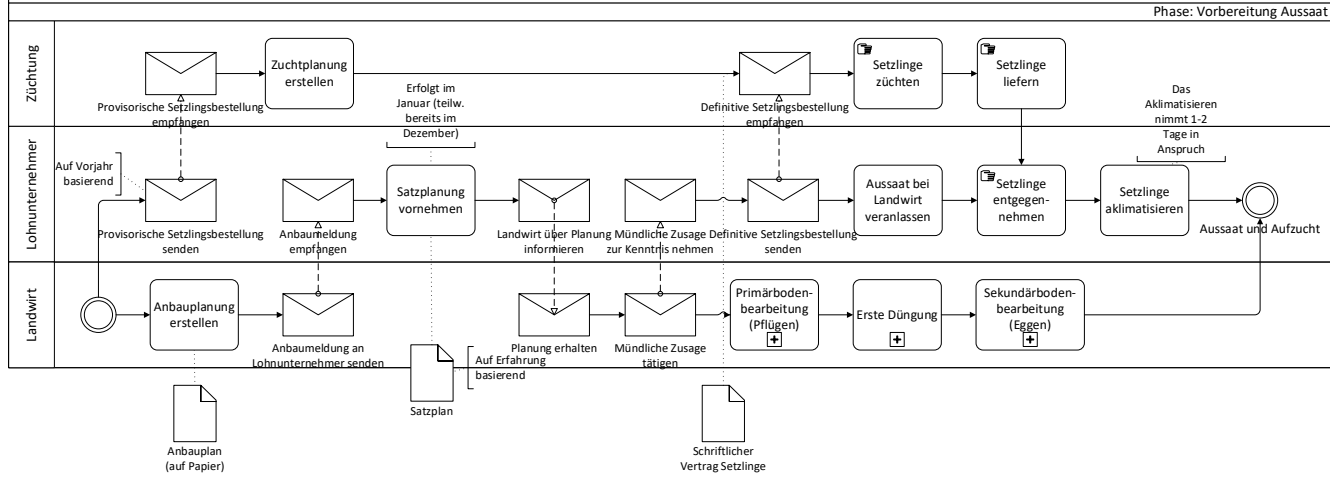

Prozess-ID: 2.0 (Ist)

Prozess-ID: 2.0 (Soll)

- Legende:
- Wetteranalyse
 - Hofmanagement Software