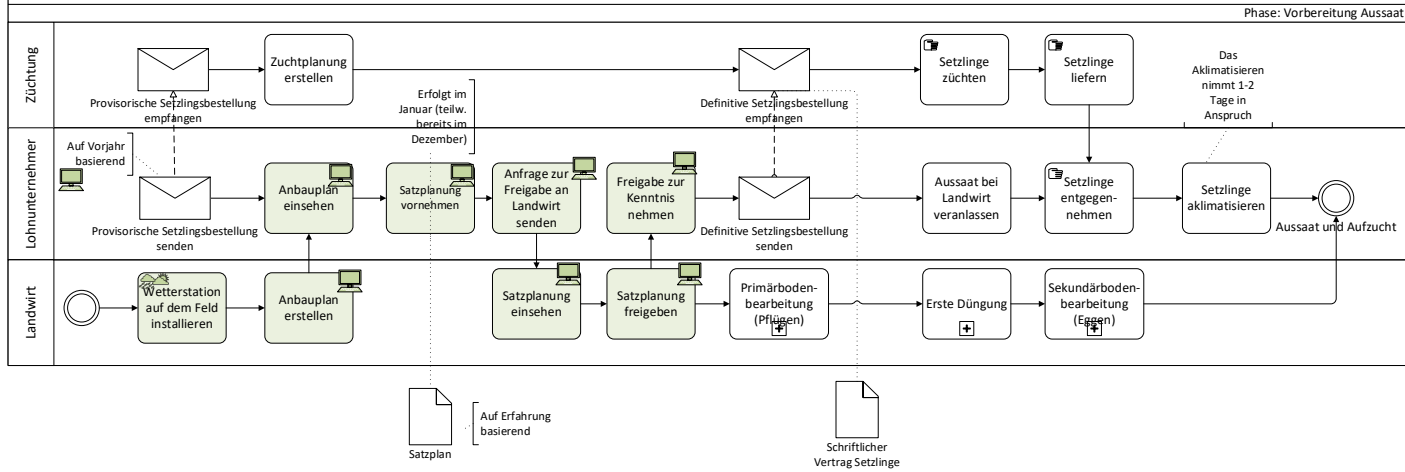

Prozess-ID: 2.0 (Ist)

Prozess-ID: 2.0 (Soll)

- Legende:
- Wetteranalyse
 - Hofmanagement Software